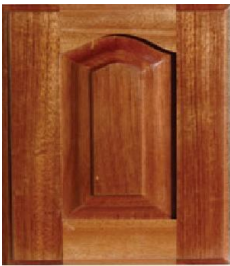

Red Oak

Meranti