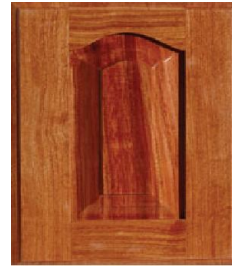

Square Shaker

Gable Raised Panel Solid

Square Raised Panel Solid

SEE NEXT PAGE for wood types

Wood Types (Species):

Saligna

White Beech

Rose Wood